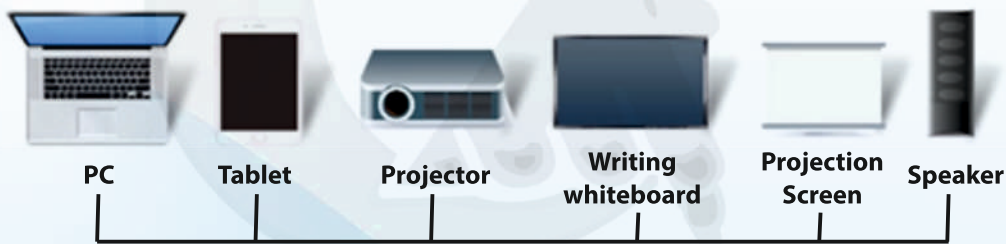

Interactive Touch MONITOR

Features

- Panel type :** Full HD Panel
- Resolution :** 1920 x 1080
- View Angle :** 178°
- Interactive :** 10 Point Capacitive Touch
- Contrast Ratio :** 1000:1
- Brightness :** 300 cd/m²
- Video Format :** MPEG-1, MPEG-2, MPEG-4, H.264, H.265
- Controller :** MSTV59 TV
- I/O Ports :** USB, SD card Slot, HDMI IN
- Audio :** 2 x 3W Stereo Speaker | 2 x 5W Stereo Speaker
- Installation :** Indoor, Wall Mounted, Desktop PC, Workstation, Server, Interactive System

Support : All Operating System

Available Screen Size (Inches) : 21.5 | 24 | 32 | 43

Application Sectors : **Industrial Application | Exhibition Centre | Museums | Gallery Service Kiosk | Interactive & Self-service zones | Food Court | Lobby**

Interactive Android WHITEBOARD

**All in one: Computer, Whiteboard, Projector,
TV, Speaker, Screen, in one equipment.**

**Intelligent
Whiteboard**

**Shared Screen
Solutions**

**Remote
Conference**

Presentations