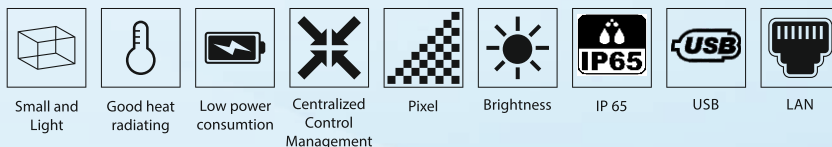

Application Sectors : **Corporate Lounge | Exhibition Centre | Museums | Gallery Transport Terminals Shopping Complex | Food Court | Government Department**