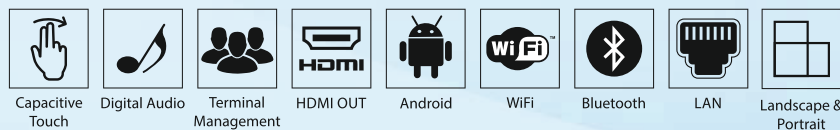

Available Screen Size (Inches) : 14.5 | 17.5 | 21.5

Application Sectors : **Retail | Healthcare | Hotels & Restaurants | Commercial Institutions | Government & Corporate Houses | Shopping Malls | Reception Area**

Wall Mount Interactive ANDROID SIGNAGE

Available Screen Size (Inches) : 14.5 | 15.6 | 17.3 | 21.5 | 24 | 27 | 32 | 43 | 55

For any queries, please visit : www.capitalsignage.com

Features

- Panel type :** IPS
- Resolution :** 1920 x 1080 | 3840 x 2160 (4K)
- View Angle :** 178°
- Interactive :** 10 Point Capacitive Touch / Non Touch (Optional)
- Contrast Ratio :** 1000:1 | 3000:1 | 5000:1
- Brightness :** 300 cd/m² | 400 cd/m² | 450 cd/m² | 500 cd/m²
- Video Format :** MPEG-1, MPEG-2, MPEG-4, H.264, H.265, FLV
- OS System :** Android | Windows (Optional)
- Memory :** 2 GB | 4 GB (Optional)
- Capacity :** 16 GB | 32 GB (Optional)
- Connectivity :** WiFi, LAN, Bluetooth, 4G
- I/O Ports :** USB, SD card Slot, **HDMI OUT**, HDMI IN (Optional)
- Audio :** 2 x 3W Stereo Speaker
- Installation :** Indoor, Wall-Mounted, Horizontal and Vertical
- Software :** Cloud management (WAN Version), Standalone (LAN Version), Multi-Split Screen Display