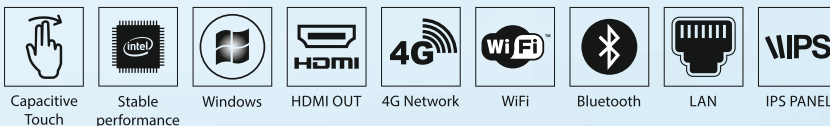

Application Sectors : **Industrial Automation | Energy Oil & Gas | Telecommunication Transport Vehicles Healthcare | Security Zone | IoT Applications**

For Channel Partner Network contact us at :
mail@capitalinfoart.com

For further correspondence # +91 97761 98155 | +91 74395 96840 | +91 9433001288 | mail@capitalinfoart.com
Corporate Office : 11/B, Chowringhee Terrace, (Gokhale Road) Kolkata 700 020 | India
Corporate Experience Centre : 10, Chowringhee Terrace, Bhowanipore, Kolkata 700 020 | India
Saltlake Experience Centre : Martin Burn Business Park, 6th Floor, Room # 606, Sector V, Kolkata - 700 091 | India
Factory : G-10, New Beledanga Road, Behala Shibarampur, Kolkata 700 131 | India