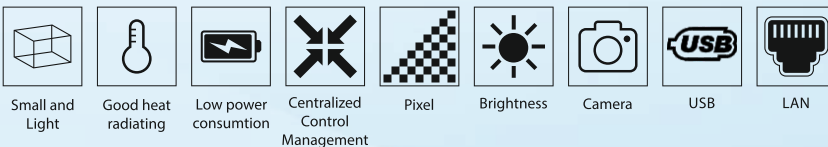

Application Sectors : **Corporate Lounge | Exhibition Centre | Museums | Gallery | Transport Terminals Shopping Complex | Food Court | Government Department**